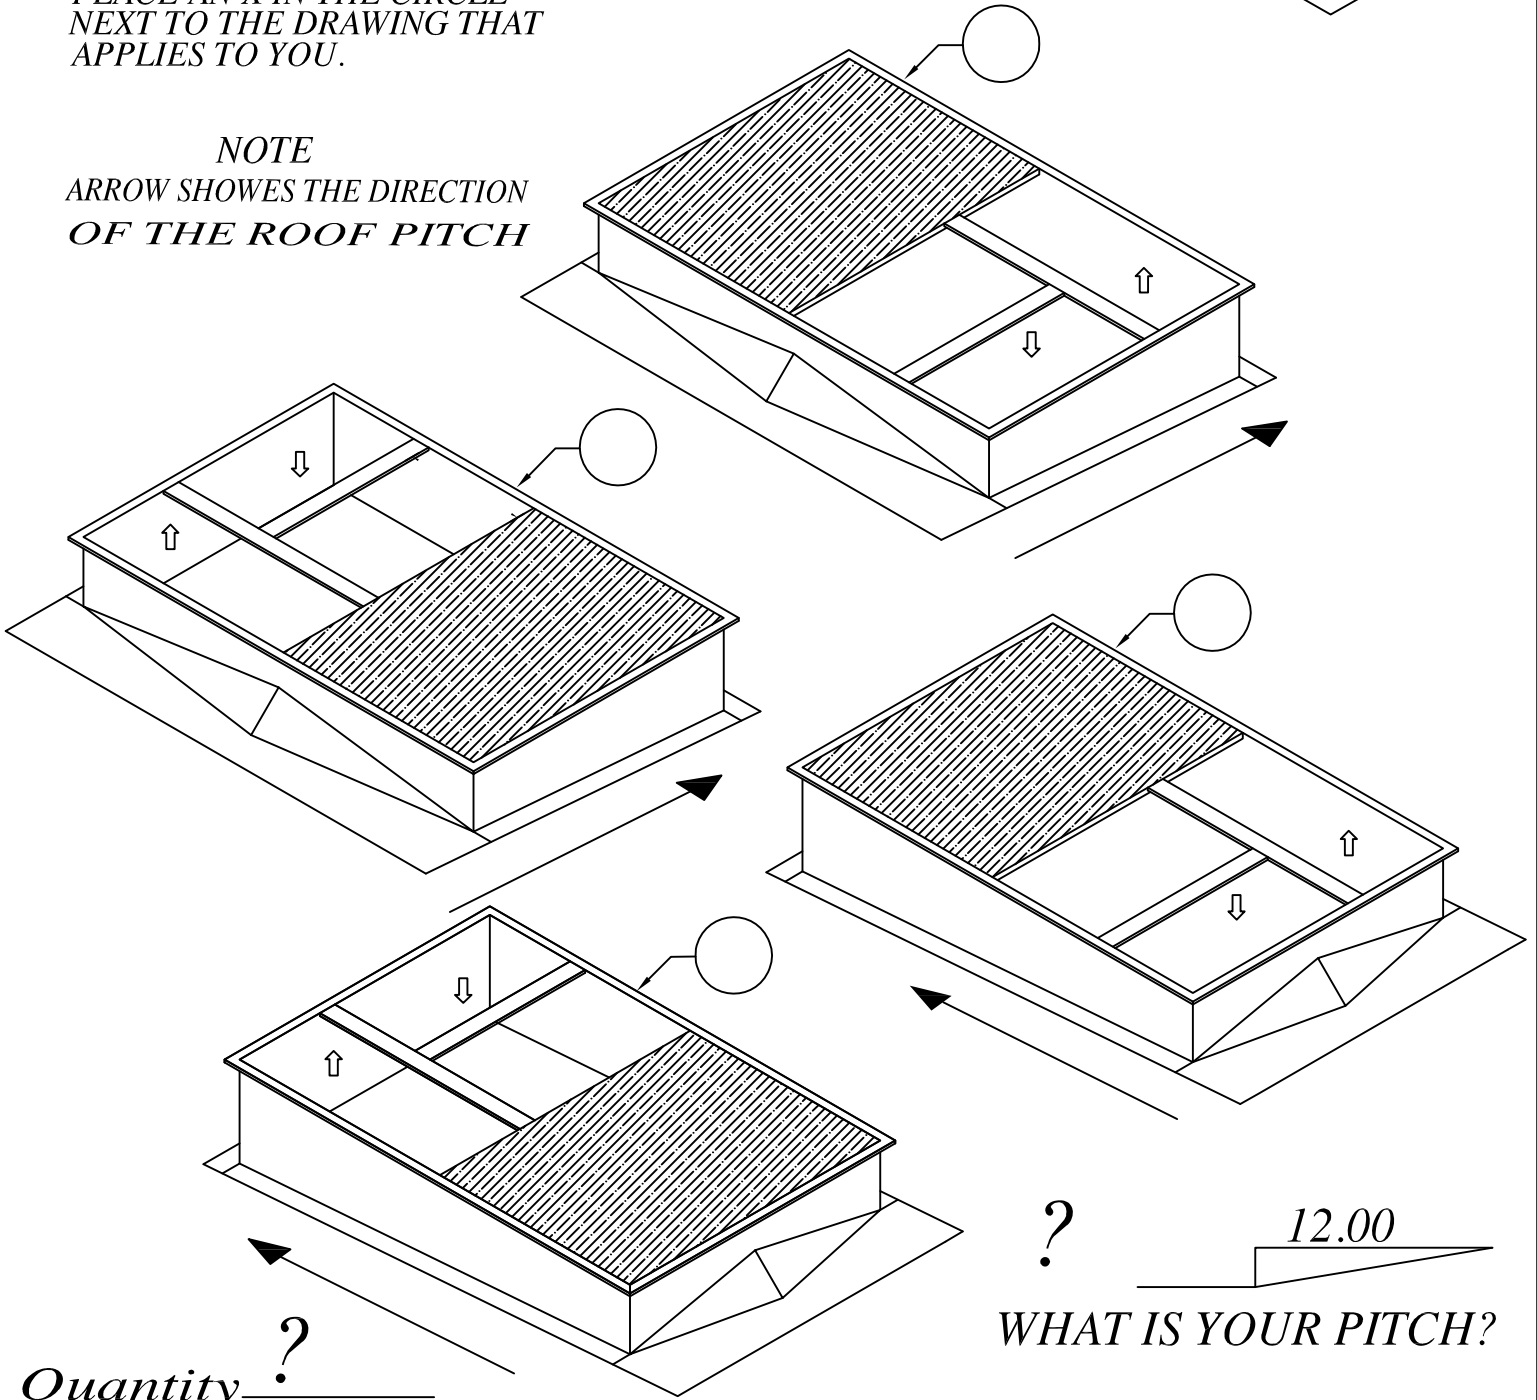

# 14"/18"/24" High Welded Sloped RTU Curb

PLACE AN X IN THE CIRCLE NEXT TO THE DRAWING THAT APPLIES TO YOU.

NOTE  
ARROW SHOWS THE DIRECTION OF THE ROOF PITCH

Quantity       ?

Manufacturer: \_\_\_\_\_

Model Number: \_\_\_\_\_

Curb Height: \_\_\_\_\_

?       12.00  
WHAT IS YOUR PITCH?

XXXXX-XXXXX  
DRAWN BY:

Gasket 32'