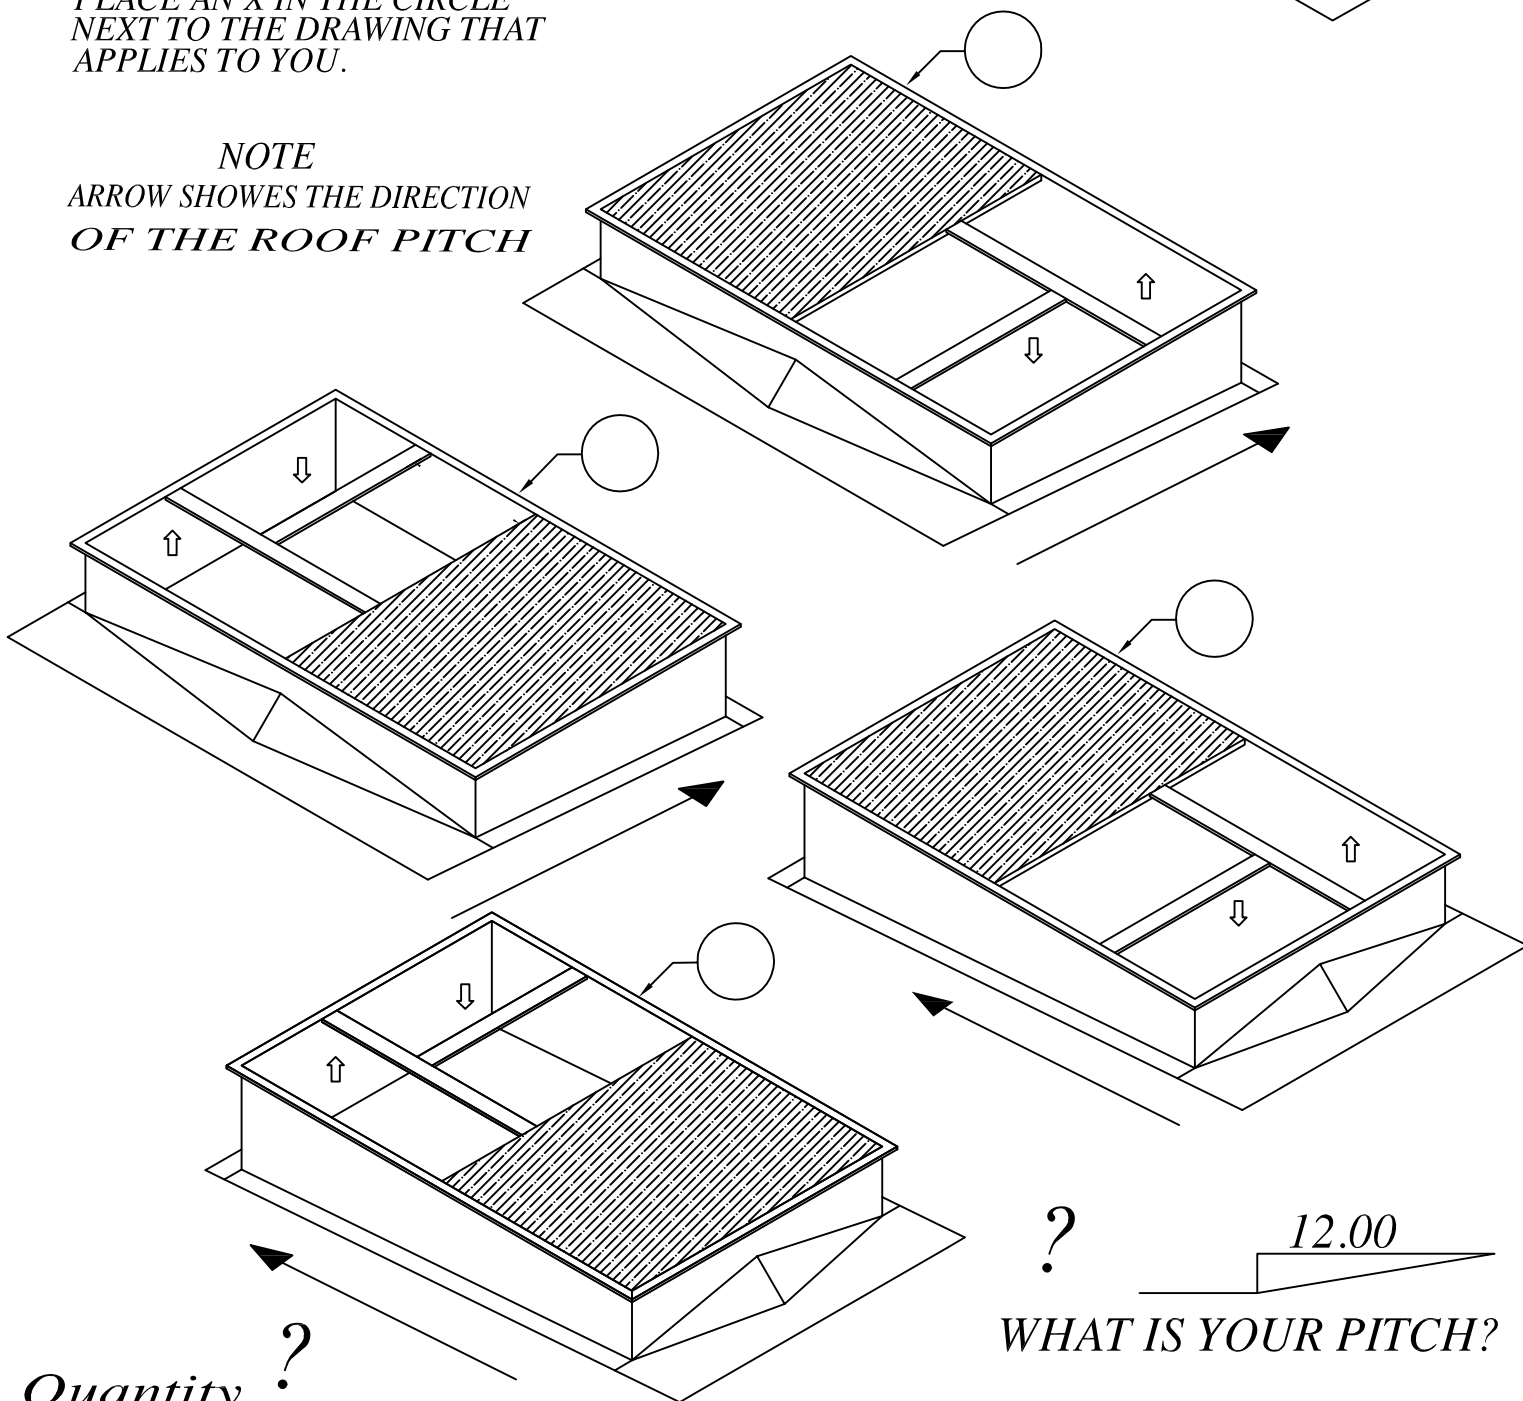

# 14"/18"/24" High Welded Sloped RTU Curb

PLACE AN X IN THE CIRCLE NEXT TO THE DRAWING THAT APPLIES TO YOU.

NOTE  
ARROW SHOWS THE DIRECTION OF THE ROOF PITCH

Quantity       ?

Manufacturer: \_\_\_\_\_

Model Number: \_\_\_\_\_

Curb Height: \_\_\_\_\_

?       12.00  
WHAT IS YOUR PITCH?

XXXXX-XXXXX  
DRAWN BY:

Gasket 32'